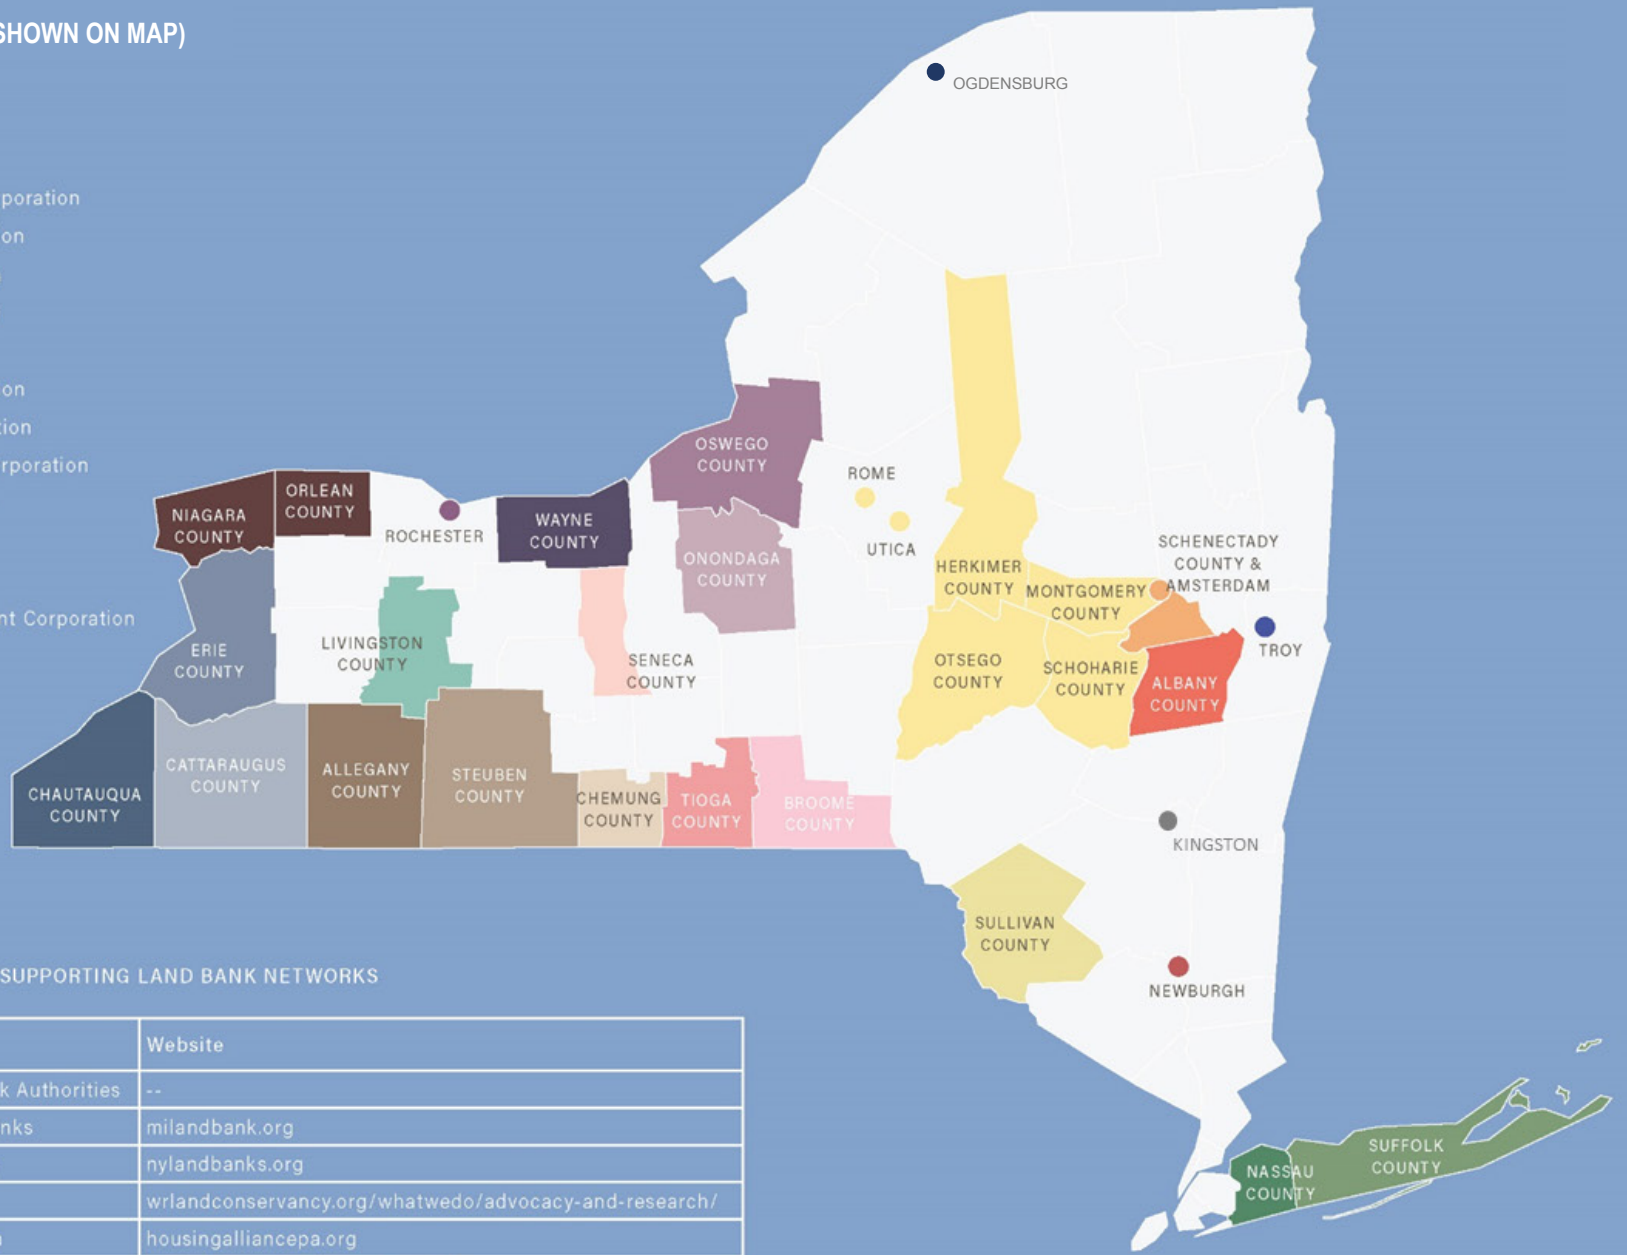

NEW YORK LAND BANKS

AS OF JULY 1, 2018 (ALL 25 LAND BANKS SHOWN ON MAP)

- Albany County Land Bank Corporation
- Allegany County Land Bank Corporation
- Broome County Land Bank Corporation
- Buffalo Erie Niagara Land Improvement Corporation
- Capital Region Land Reutilization Corporation
- Cattaraugus County Land Bank Corporation
- Chautauqua County Land Bank Corporation
- Chemung County Land Bank Corporation
- Finger Lakes Regional Land Bank Corporation
- Greater Mohawk Valley Land Bank Corporation
- Greater Syracuse Property Development Corporation
- Livingston County Land Bank Corporation
- Nassau County Land Bank Corporation
- Newburgh Community Land Bank
- Niagara-Orleans Regional Land Improvement Corporation
- Oswego County Land Bank Corporation
- Rochester Land Bank Corporation
- Steuben County Land Bank Corporation
- Suffolk County Land Bank Corporation
- Sullivan County Land Bank Corporation
- Tioga County Land Bank Corporation
- Troy Community Land Bank
- Wayne County Land Bank

LIST OF STATE AND NATIONAL ORGANIZATIONS SUPPORTING LAND BANK NETWORKS

Region	Support Organization	Website
Georgia	Georgia Association of Land Bank Authorities	--
Michigan	Michigan Association of Land Banks	milandbank.org
New York	New York Land Bank Association	nylandbanks.org
Ohio	Thriving Communities Institute	wrlandconservancy.org/whatwedo/advocacy-and-research/
Pennsylvania	Housing Alliance of Pennsylvania	housingalliancepa.org
National	Center for Community Progress	centerforcommunityprogress.net